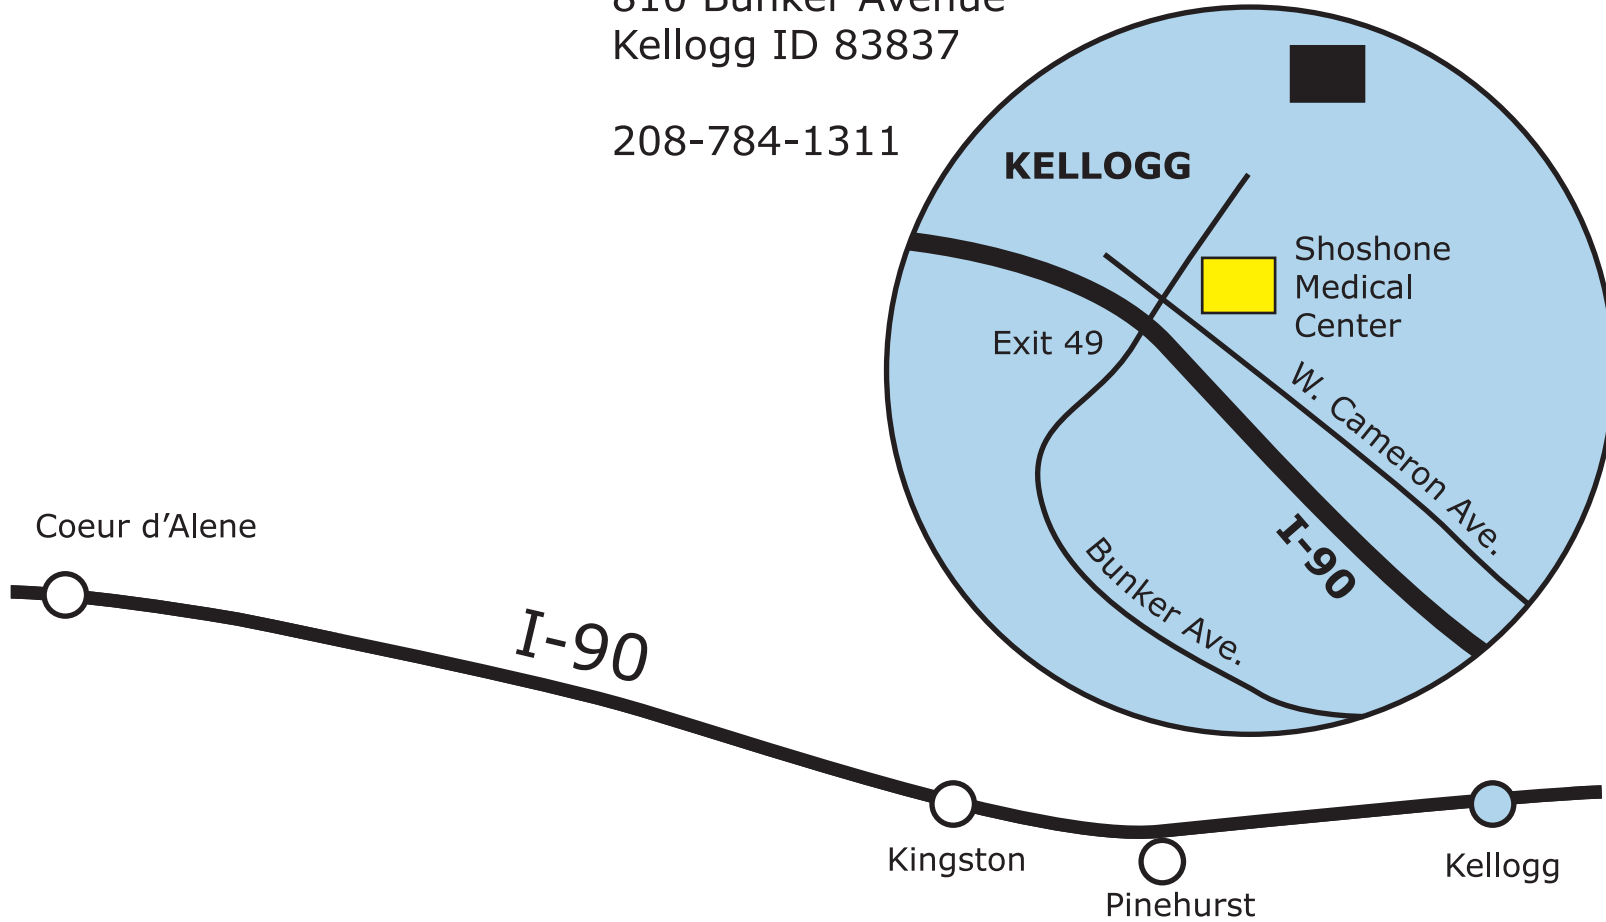

KELLOGG MIDDLE SCHOOL

810 Bunker Avenue
Kellogg ID 83837

208-784-1311

DIRECTIONS

- Head East on I-90 to Kellogg (about 40 miles)
- Take Exit 49 for Bunker Avenue toward Silver Mountain
- Turn left on Bunker Avenue
- Go past Shoshone Medical Center on your right
- Continue travelling on Bunker Avenue (Jacobs Gulch Road) about a half a mile
- Kellogg Middle School is on the left